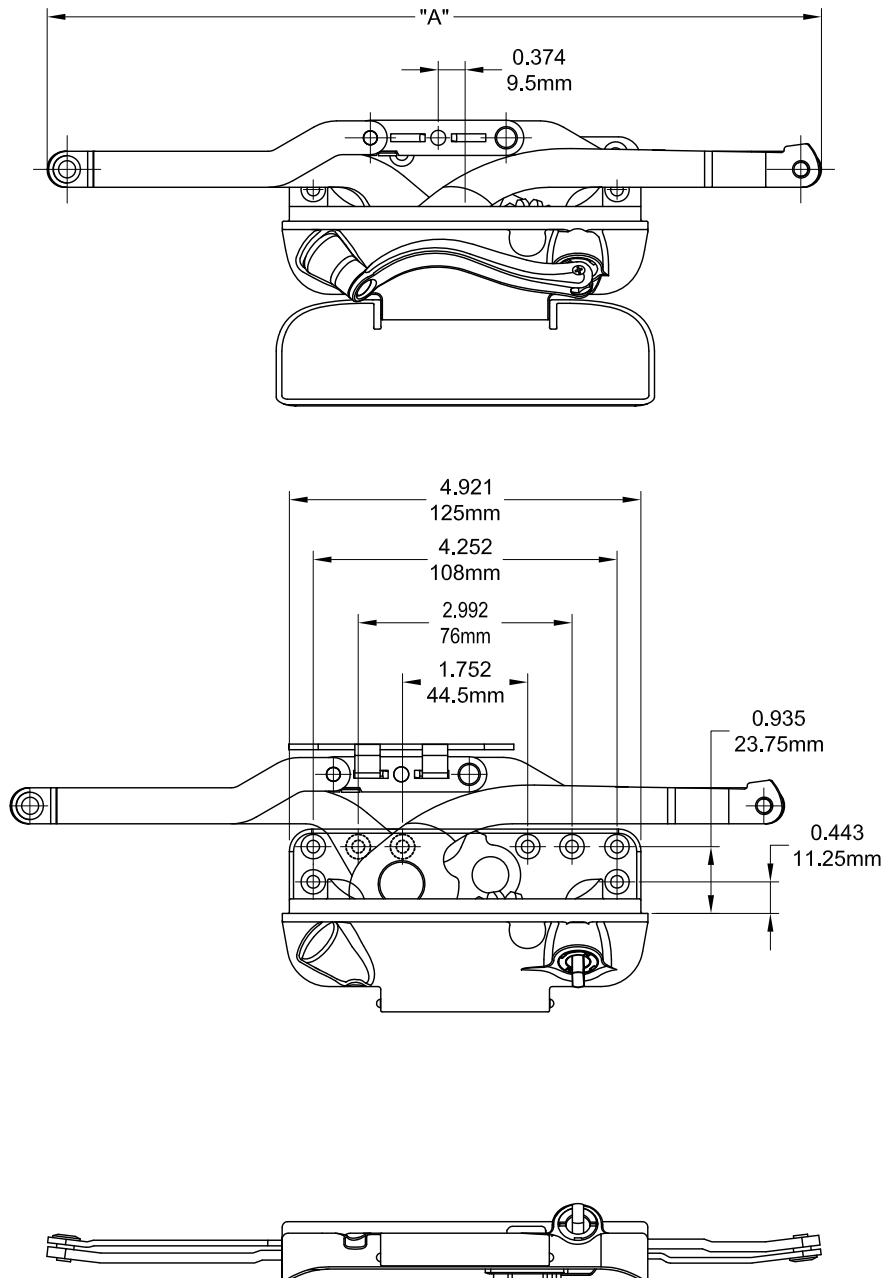

Eclipse Awning Operator

Product Name	Part Number	"A"
12" Eclipse Awning Operator	132630R1-XC12R1	12 "
8" Eclipse Awning Operator	132630R1-XC08	8 "

Sash Hook 19080R1

Sash Hook 19081R1