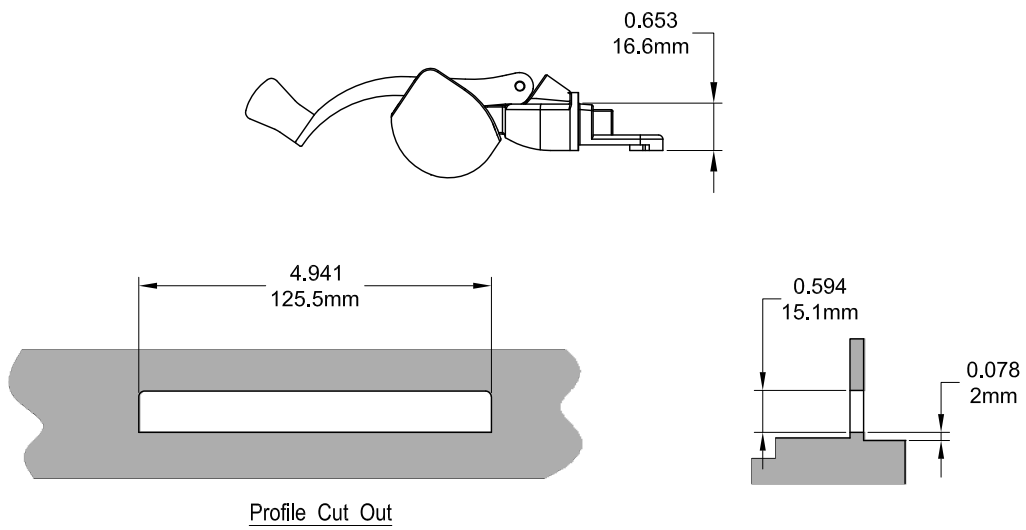

Eclipse Awning Operator

Product Name	Part Number	"A"
12" Eclipse Awning Operator	132630R1-XC12R1	12 "
8" Eclipse Awning Operator	132630R1-XC08	8 "

Sash Hook 19080R1

Sash Hook 19081R1