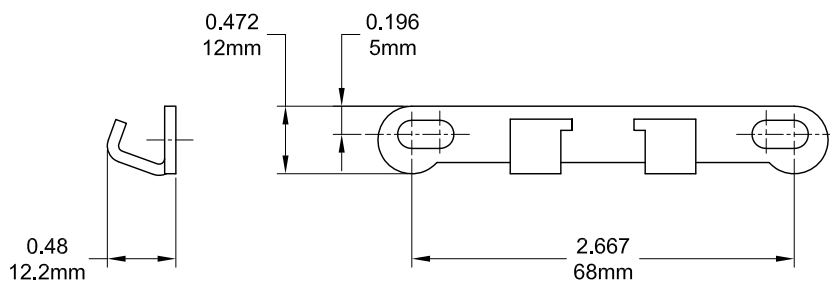

Eclipse Awning Operator

Product Name	Part Number	"A"
12" Eclipse Awning Operator	132630R1-XC12R1	12 "
8" Eclipse Awning Operator	132630R1-XC08	8 "

Sash Hook 19080R1

Sash Hook 19081R1